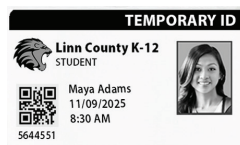

EPIC Track Print Kiosk: Temporary ID Issuance How the System Works

The solution consists of an integrated thermal printer, built-in kiosk tablet, and EPIC Track Temporary ID App. The system is designed to create and issue temporary ID card labels:

1

Search for Student Record

Use the lookup feature in the EPIC Track Temporary ID App to search for a student record.

2

Confirm Student Record Selection

Once record is selected, click the confirm button to complete your selection.

3

Automatic ID Label Printout

A temporary ID card will automatically print the student's ID on an adhesive label they can wear that day.

EPIC Track Temporary ID App

- Cloud hosted software.
- Tracks data in real-time.
- Check status of temp IDs issued to students.
- Generate reports on ID issuance history.