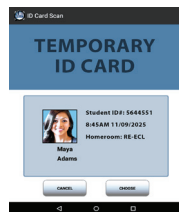

EPIC Track Print Kiosk

Temporary ID Issuance

The EPIC Track Print Kiosk with Temporary ID Issuance is an all-in-one unit designed to perform temporary student IDs, quickly and with complete accountability, when students forget to bring their ID card to school. Staff may search for the student's record, validate their identity by referencing the photo on screen, and print a dated temporary ID from the kiosk station on an adhesive label in seconds.

EPIC Track Print Kiosk: Temporary ID Issuance How the System Works

The solution consists of an integrated thermal printer, built-in kiosk tablet, and EPIC Track Temporary ID App. The system is designed to create and issue temporary ID card labels:

1

Search for Student Record

Use the lookup feature in the EPIC Track Temporary ID App to search for a student record.

2

Confirm Student Record Selection

Once record is selected, click the confirm button to complete your selection.

3

Automatic ID Label Printout

A temporary ID card will automatically print the student's ID on an adhesive label they can wear that day.

EPIC Track Temporary ID App

- Cloud hosted software.
- Tracks data in real-time.
- Check status of temp IDs issued to students.
- Generate reports on ID issuance history.